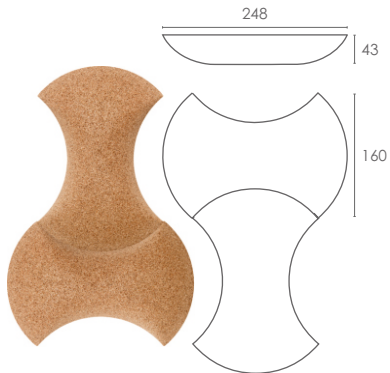

SENSES DESIGN BLOCK - ORGANIC BLOCKS

A smoothly curved hourglass shape is organized in horizontal and vertical orientations, creating an organic pattern. The shape of SENSES is inspired by the undulations of nature, while its volume gives dimension to smooth walls. SENSES can cover walls partially or entirely, allowing flexibility and individuality.

MATERIAL Massive cork pieces agglomerated with special resins and additives, molded in shape with mass color pigmentation.

SIZE 248 x 160 x 43 mm

INSTALLATION glue or stickers

WEIGHT (BOX) 2 kg

PACKED 15 tiles, area 0,435 sqm